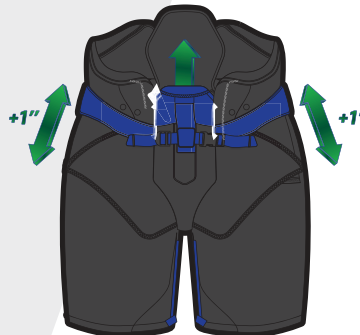

CODE ENCRYPT

Experience the pinnacle of performance! The CODE Encrypt Hockey Pant combines advanced technology, superior materials, and expert craftsmanship to deliver exceptional performance and unrivaled comfort. Equipped with 360 wrap and customizable impact protection to guarantee the pant feels tapered, secure and unrestricted. Lined with Microban®, Featherlite X and Viconic protective materials designed to prevent bacteria and odor all while staying ultralight without sacrificing protection. Designed with the elite player in mind, the CODE Encrypt Pant offers optimal protection, flexibility and durability to ensure that the only thing you're worried about is the game.

FEATURES

- Tapered fit
- Patent pending padded belt system which features a quick clip adjustment system and elastic stretch zone. This allows for vertical adjustment of the belly pad and a more comfortable fit
- +1" zipper, made for mobility
- Essential impact protection

KEY TECH

SIZING

SR | S - XL   JR | S - XL

COLOURS | BLACK / NAVY / CUSTOM COLOURS

SR | $ _____

JR | $ _____