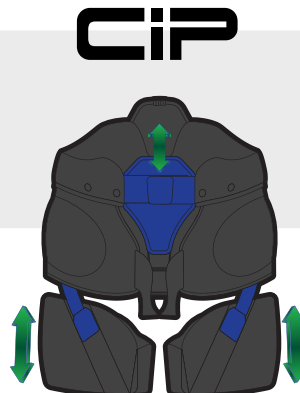

SIZING

SR | S - XL