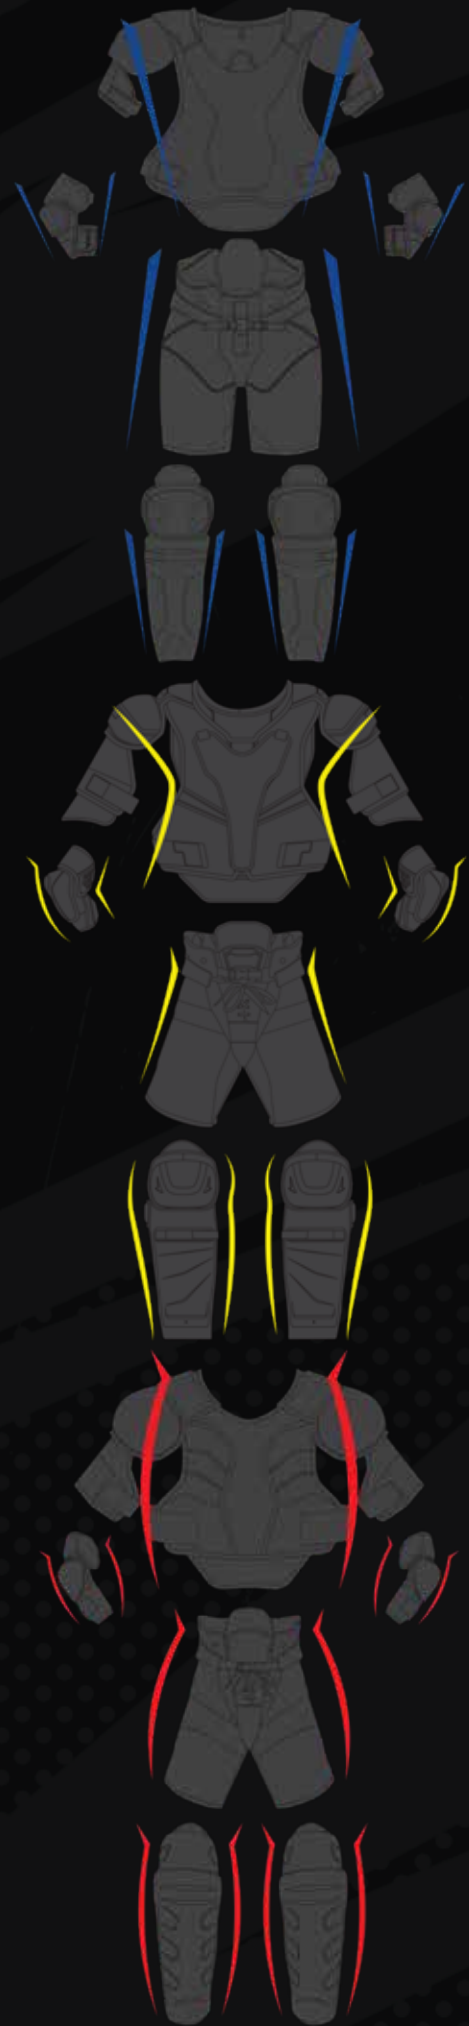

CODE

- Tapered fit
- Mobility
- Essential impact resistance

REKKER

- Anatomical fit
- 360 Coverage
- High impact resistance

HALL OF FAME

- Classic fit
- Essential impact resistance