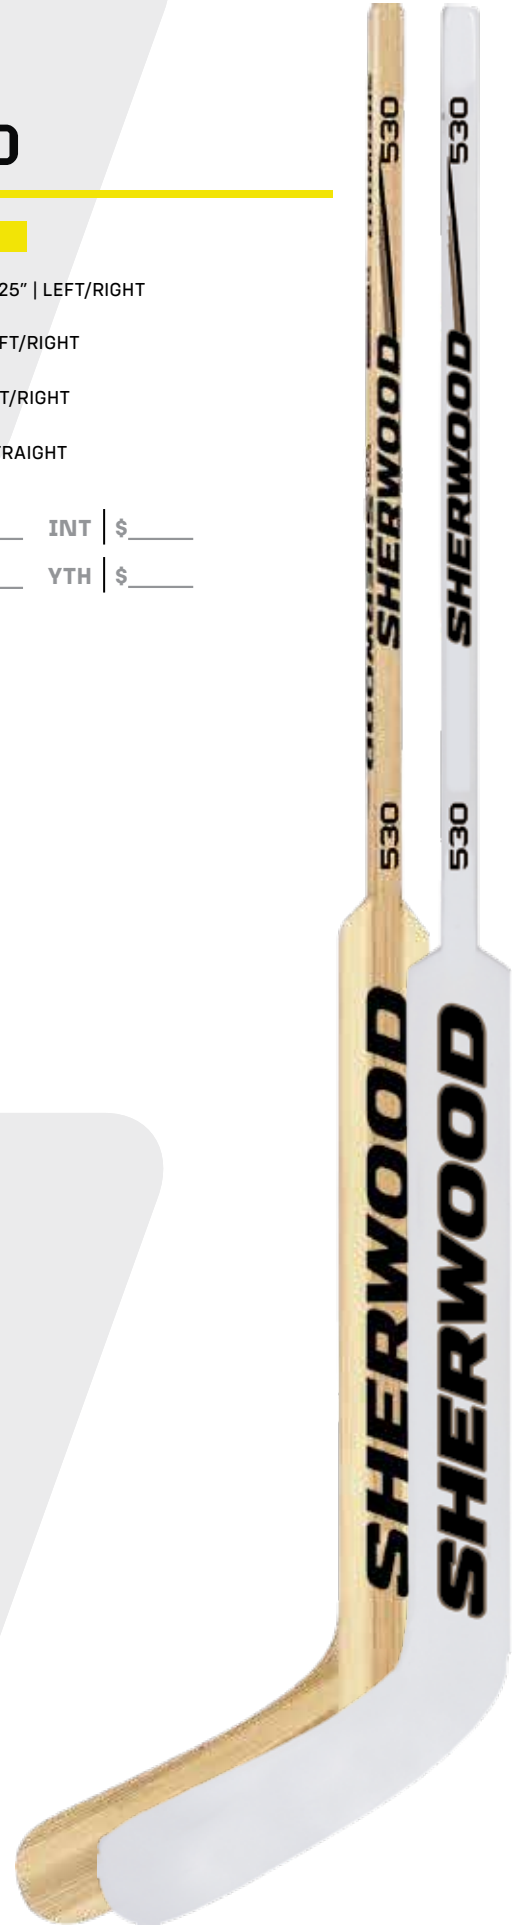

## SIZING

SR - 27"/26"/25" | LEFT/RIGHT  
PP30

INT - 23" | LEFT/RIGHT  
PP30

JR - 21" | LEFT/RIGHT  
PP30

YTH - 18" | STRAIGHT

SR | \$ \_\_\_\_\_ INT | \$ \_\_\_\_\_

JR | \$ \_\_\_\_\_ YTH | \$ \_\_\_\_\_