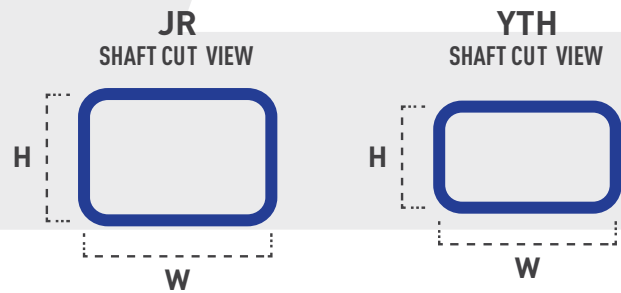

### SIZING

SR - 60" | 75 FLEX  
PP92

INT - 57" | 60 FLEX  
PP92

SR | \$ \_\_\_\_\_ INT | \$ \_\_\_\_\_

SR/INT

**PLAYRITE**

SHERWOOD  
**PLAYRITE**

With four different sizing options, the stick lengths and flex levels fit youth players as they grow, enabling them to improve their shots and help them to enjoy the game.

**FLEX YOUR STICK**

A stick that a youth player can flex!

**PLAY SAFE**

Reduce the risk of injuries by using the proper stick length and flex.

**SHAFT GEOMETRY**

**PLAYRITE 0 & 1** feature our youth geometry.  
**PLAYRITE 2 & 3** are built with a junior shaft size.

The shafts corners are more rounded than a senior stick to create better puck feel for small hands.

**FLEXES**

44 IN - YOUTH  
FLEX 15

46 IN - YOUTH  
FLEX 25

50 IN - JUNIOR  
FLEX 35

52 IN - JUNIOR  
FLEX 45