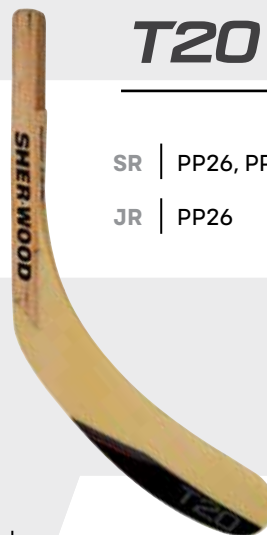

T20 ABS

SR | PP26, PP77

JR | PP26